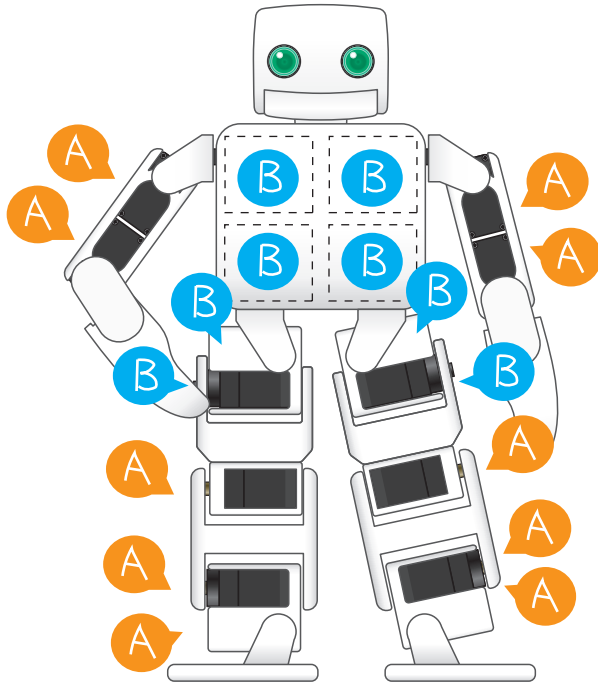

PLEN2

"PLEN2 Control boards (Arduino compatible) & servo motors set"
There are two types of the servo motor cable length A & B.

<http://plen.jp/playground/>